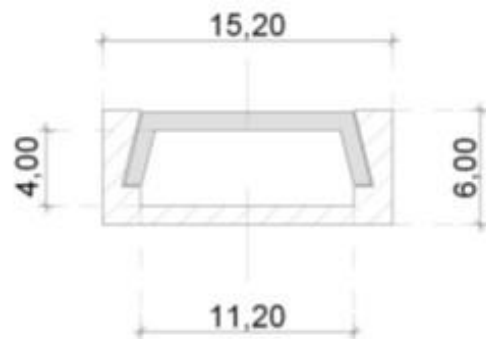

LUMI RAMP C COLOR | H06W15

LED Strip | Indoor

H06W15 aluminum sheath with color LED strip. Thanks to its custom size, this strip light can be used for all your indoor and outdoor projects.

APPLICATIONS:

- Architectural lighting
- Interior Lighting

LUMI RAMP C COLOR | H06W15

Réglette LED | Intérieur

Technical data	H06W15 – 12W	H06W15 – 8W
Dimensions	Section 06*15mm - Length 3m max.	
Number of LEDs	60LED/m	120LED/m
Power	12W	8W
Body materials	Anodized aluminium profile with clear or diffusing PC cover. Anti-UV PU resin.	
Color	Red Blue Green Amber	
Luminous flux	1000lm/m	
Gradable	Yes	
Angle	120°	
Lifespan	50 000 hours L 70	
operating temperature	-20°C to +50°C	
Voltage	24Vcc	
Electrical class	Class III	
Connection	Cable HO5 RNF 2/4 wires*0,75mm2 1 meter long	
IK	IK10	
IP	IP67	
Fixation	By stainless steel or composite clips	
Glow wire test	850°C	
Warranty	5 years	