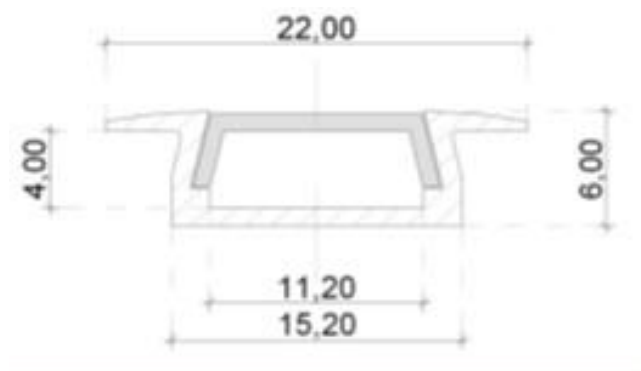

LUMI RAMP C COLOR | H06W22

LED Strip | Indoor

H06W22 aluminum sheath with color LED strip. Thanks to its custom size, this strip light can be used for all your indoor and outdoor projects.

APPLICATIONS:

- Architectural lighting
- Interior Lighting

LUMI RAMP C COLOR | H06W22

LED Strip | Indoor

Technical data	H06W22 – 12W	H06W22 – 8W
Dimensions	Section 06*22mm - Length 3m max.	
Number of LEDs	60LED/m	120LED/m
Power	12W	8W
Body materials	Anodised aluminium profile with clear or diffusing PC cover. Anti-UV PU resin.	
Color	Red Green Blue Amber	
Luminous flux	1000lm/m	
Gradable	Yes	
Angle	120°	
Lifespan	50 000 hours L 70	
operating temperature	-20°C to +50°C	
Voltage	24Vcc	
Electrical class	Class III	
Connection	Cable HO5 RNF 2/4 wires*0,75mm ² 1 meter long	
IK	IK10	
IP	IP67	
Fixation	By stainless steel or composite clips	
Glow wire test	850°C	
Warranty	5 years	